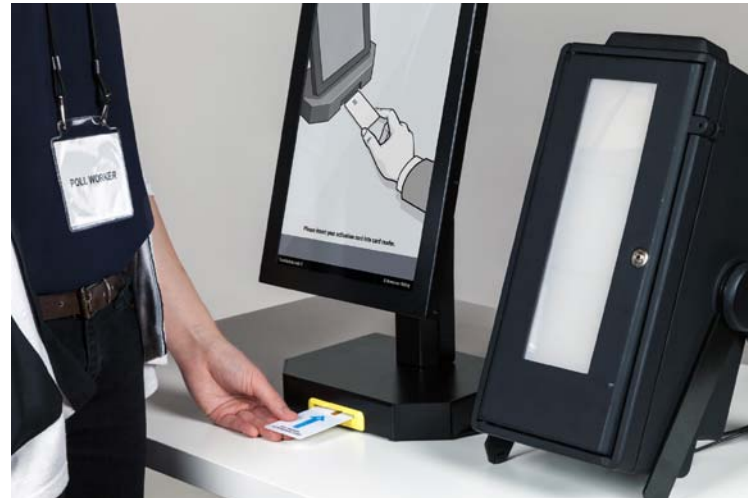

FEATURES & BENEFITS

Streamline In-person Voting

- No guessing ballot quantities or pre-printing ballots.
- Plug and play set up and easy operation.

Universal Voting Technology

- Optional integrated accessibility components that are fully ADA compliant.
- All voters use the same device to vote privately and independently.

Integration with Democracy® Suite

- All voting channels and results tabulation take place out of a single, unified database.
- Reduces complexity for election officials.

Modern Voter Experience

- Variety of on-screen ballot layout options.
- Multi-language support.
- Intuitive ballot navigation using modern touchscreen.