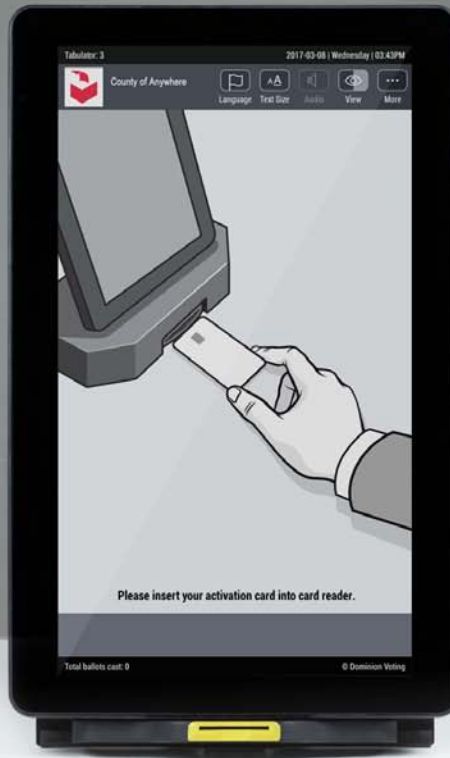

# IMAGECAST® X

**Ideal solution for vote centers, early voting & Election Day.**

## ACCESSIBLE

All voters use the same device to vote privately and independently.

## SIMPLE

Intuitive touchscreen interface for easy use by poll workers and voters.